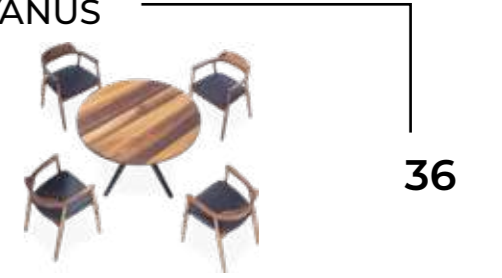

WOODEN CONCEPT

WOODEN INDEX

OKYANUS